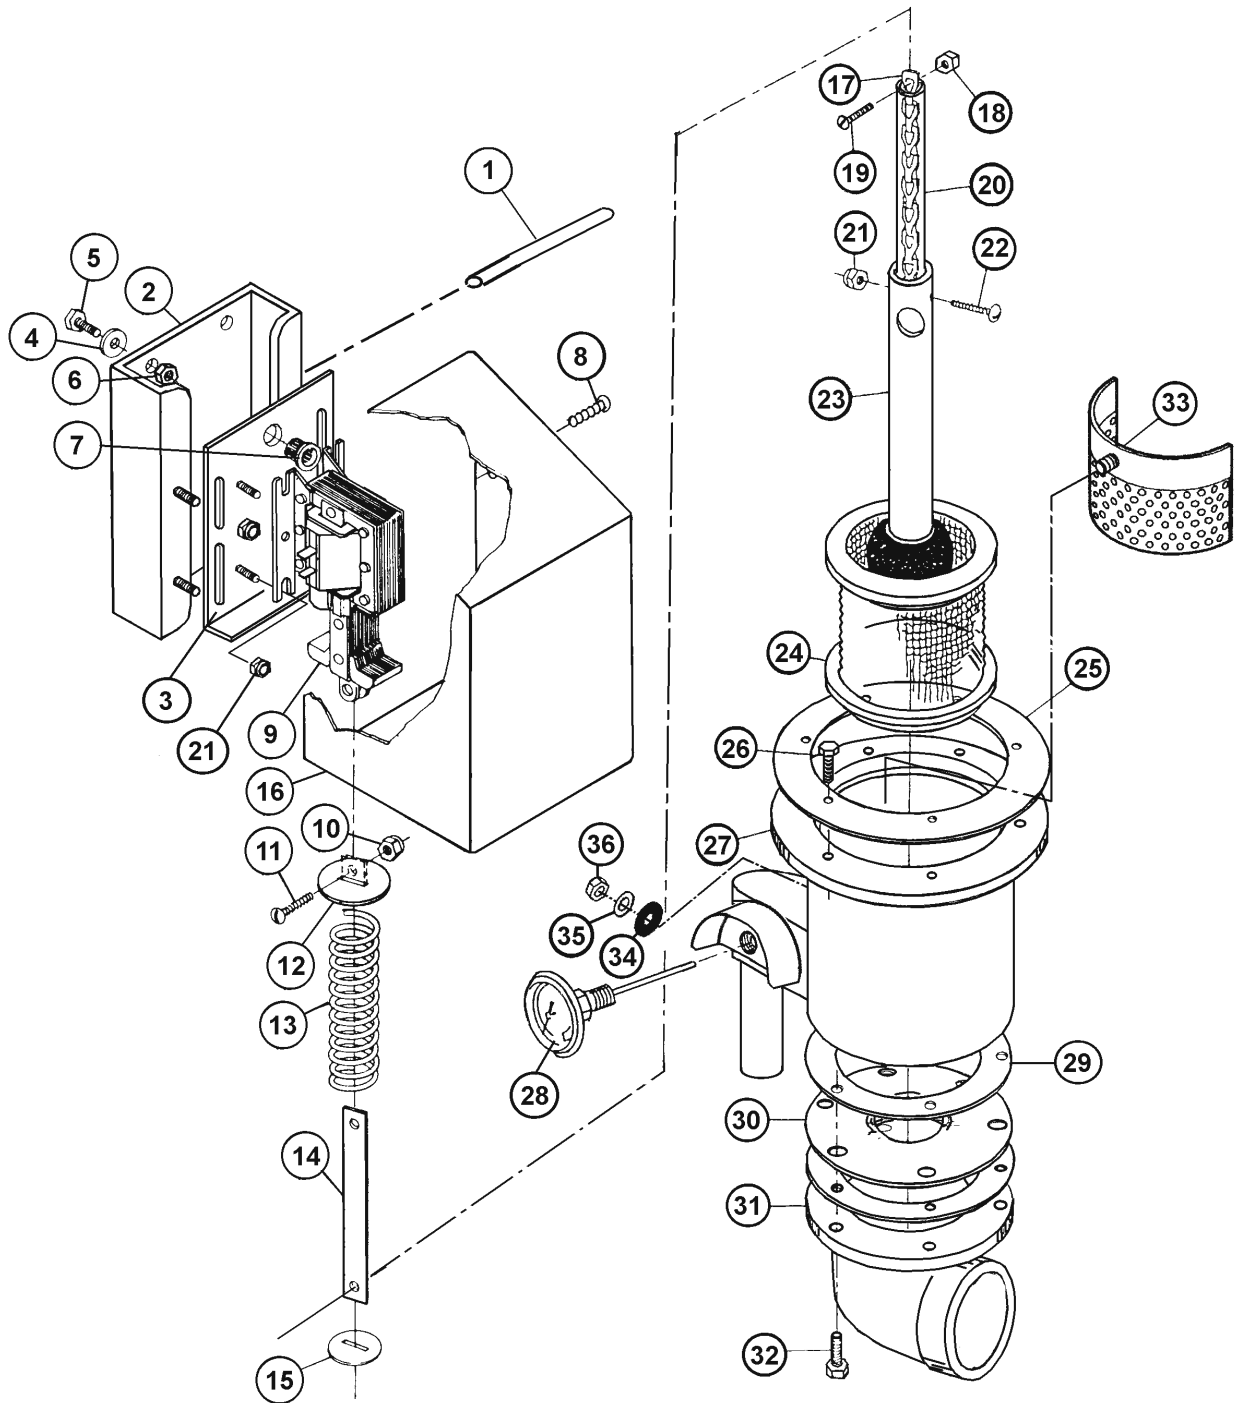

066-1700

Drain System Assembly LH
5-AG-S

American Dish Service

Ref. No.	Part No.	No. Req.	Description
1	084-6607	1	Conduit, 3/8" Dia. X 5"
2	085-6620	1	Solenoid Base, 5-AG-S, LH
3	085-6622	1	Front Plate, Solenoid Base
4	098-2404	10	Washer, 1/4", SS
5	098-1423	4	Bolt, HH, SS, 1/4-20 x 1/2"
6	098-2507	4	Locknut, SS, 1/4-20
7	091-4005	1	Grommet, Plastic
8	098-1413	2	Bolt, 1/4-20 x 3/8", TH, SS
9	091-2001	1	Solenoid, Drain
10	098-2201	1	Locknut, 8-32, SS, Hex
11	098-1205	1	Screw, RH, SS, 8-32 x 5/8"
12	086-6607	1	1-1/16 Slotted Washer (Large)
13	098-3001	1	Spring, Drain Solenoid, Outside Sump
14	086-6605	1	Link, Drain Solenoid
15	086-6606	1	1-5/16 Slotted Washer (Small)
16	085-6612	1	Cover, Drain Solenoid
17	089-6610	1	Chain, Make From 098-9001
18	098-2201	1	Locknut, 8-32, SS
19	098-1205	1	Screw, RH, SS, 8-32 x 5/8
20	084-6622	1	Chain Cover, Make From 093-1012
21	098-2301	5	Locknut, SS, 10-32
22	098-1311	1	Screw, 10-32 x 1 3/8", RH, SS
23	081-6601	1	Drain Plug Assembly, Outside Sump
Rep.	084-6608		Drain Tube (Replacement Part)
Rep.	083-6601		Drain Ball (Replacement Part), 1 1/2"
24	085-6602	1	Screen Sump
24	089-6601	1	Sump Gasket
26	098-1423	6	Bolt, 1/4-20 x 1/2", HH, SS
27	085-6204	1	Sump Assembly With Tail Piece
28	099-1001	1	Temperature Gauge
29	089-6602	2	Drain Elbow Gasket
30	086-6601	1	Drain Seat, 1 1/2"
31	085-6199	1	Drain Elbow Weldment
32	098-1508	6	Bolt, 5/16-18 x 5/8", HH, SS
33	085-6160	1	Drain Screen, Secondary (To Protect The Pump)